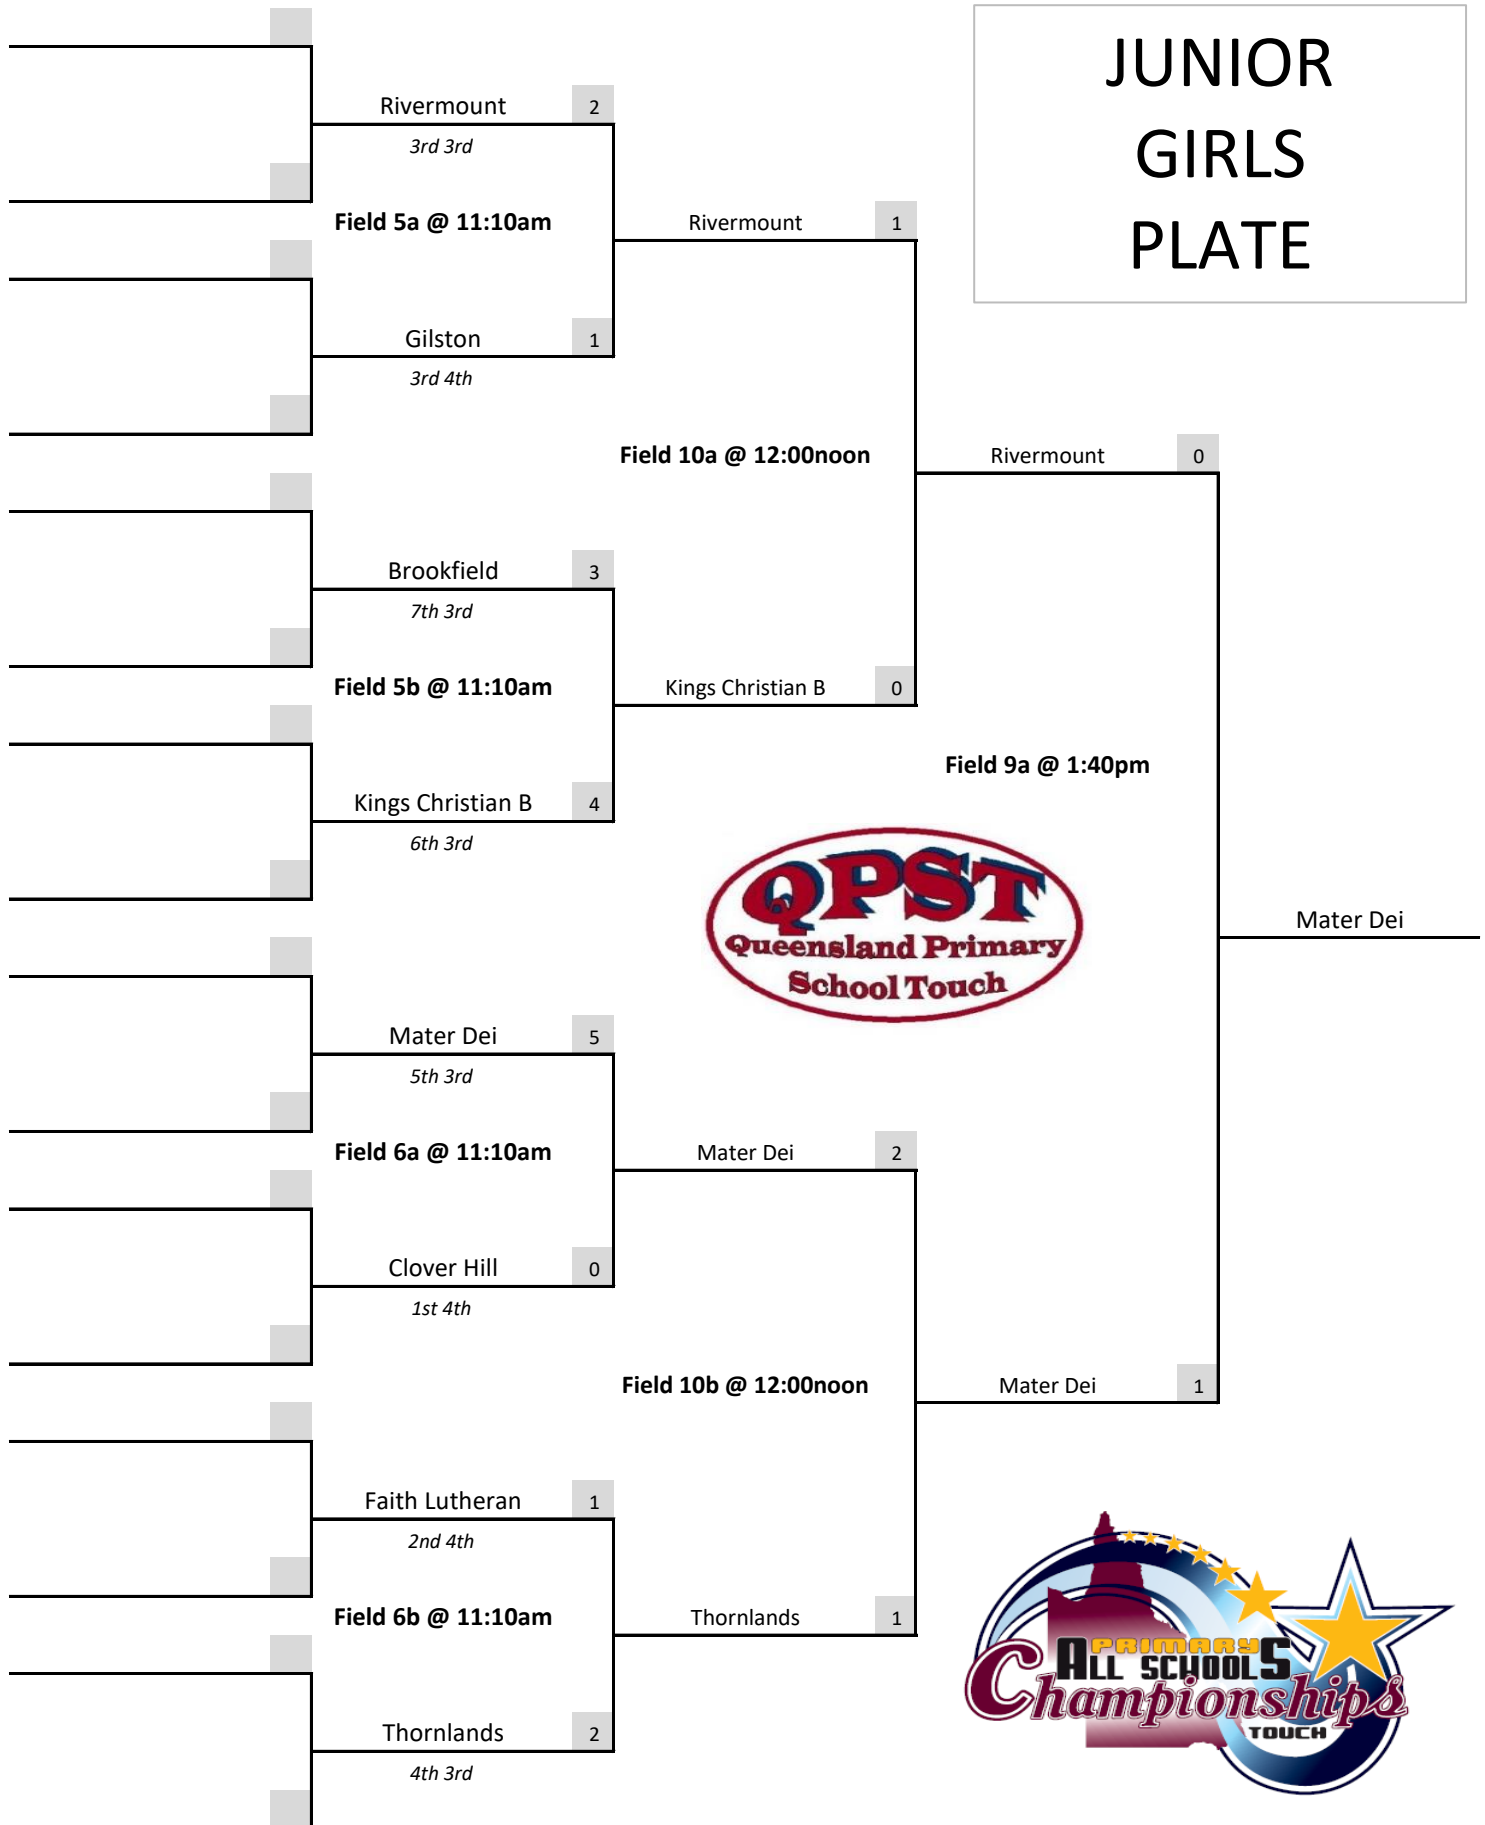

Kings Christian A 1

Kings Christian A 2

2nd 1st

Round of 16

Quarters

Semis

Final

**JUNIOR
GIRLS
CUP**

Round of 16

Quarters

Semis

Final

**JUNIOR
GIRLS
PLATE**

Round of 16

Quarters

Semis