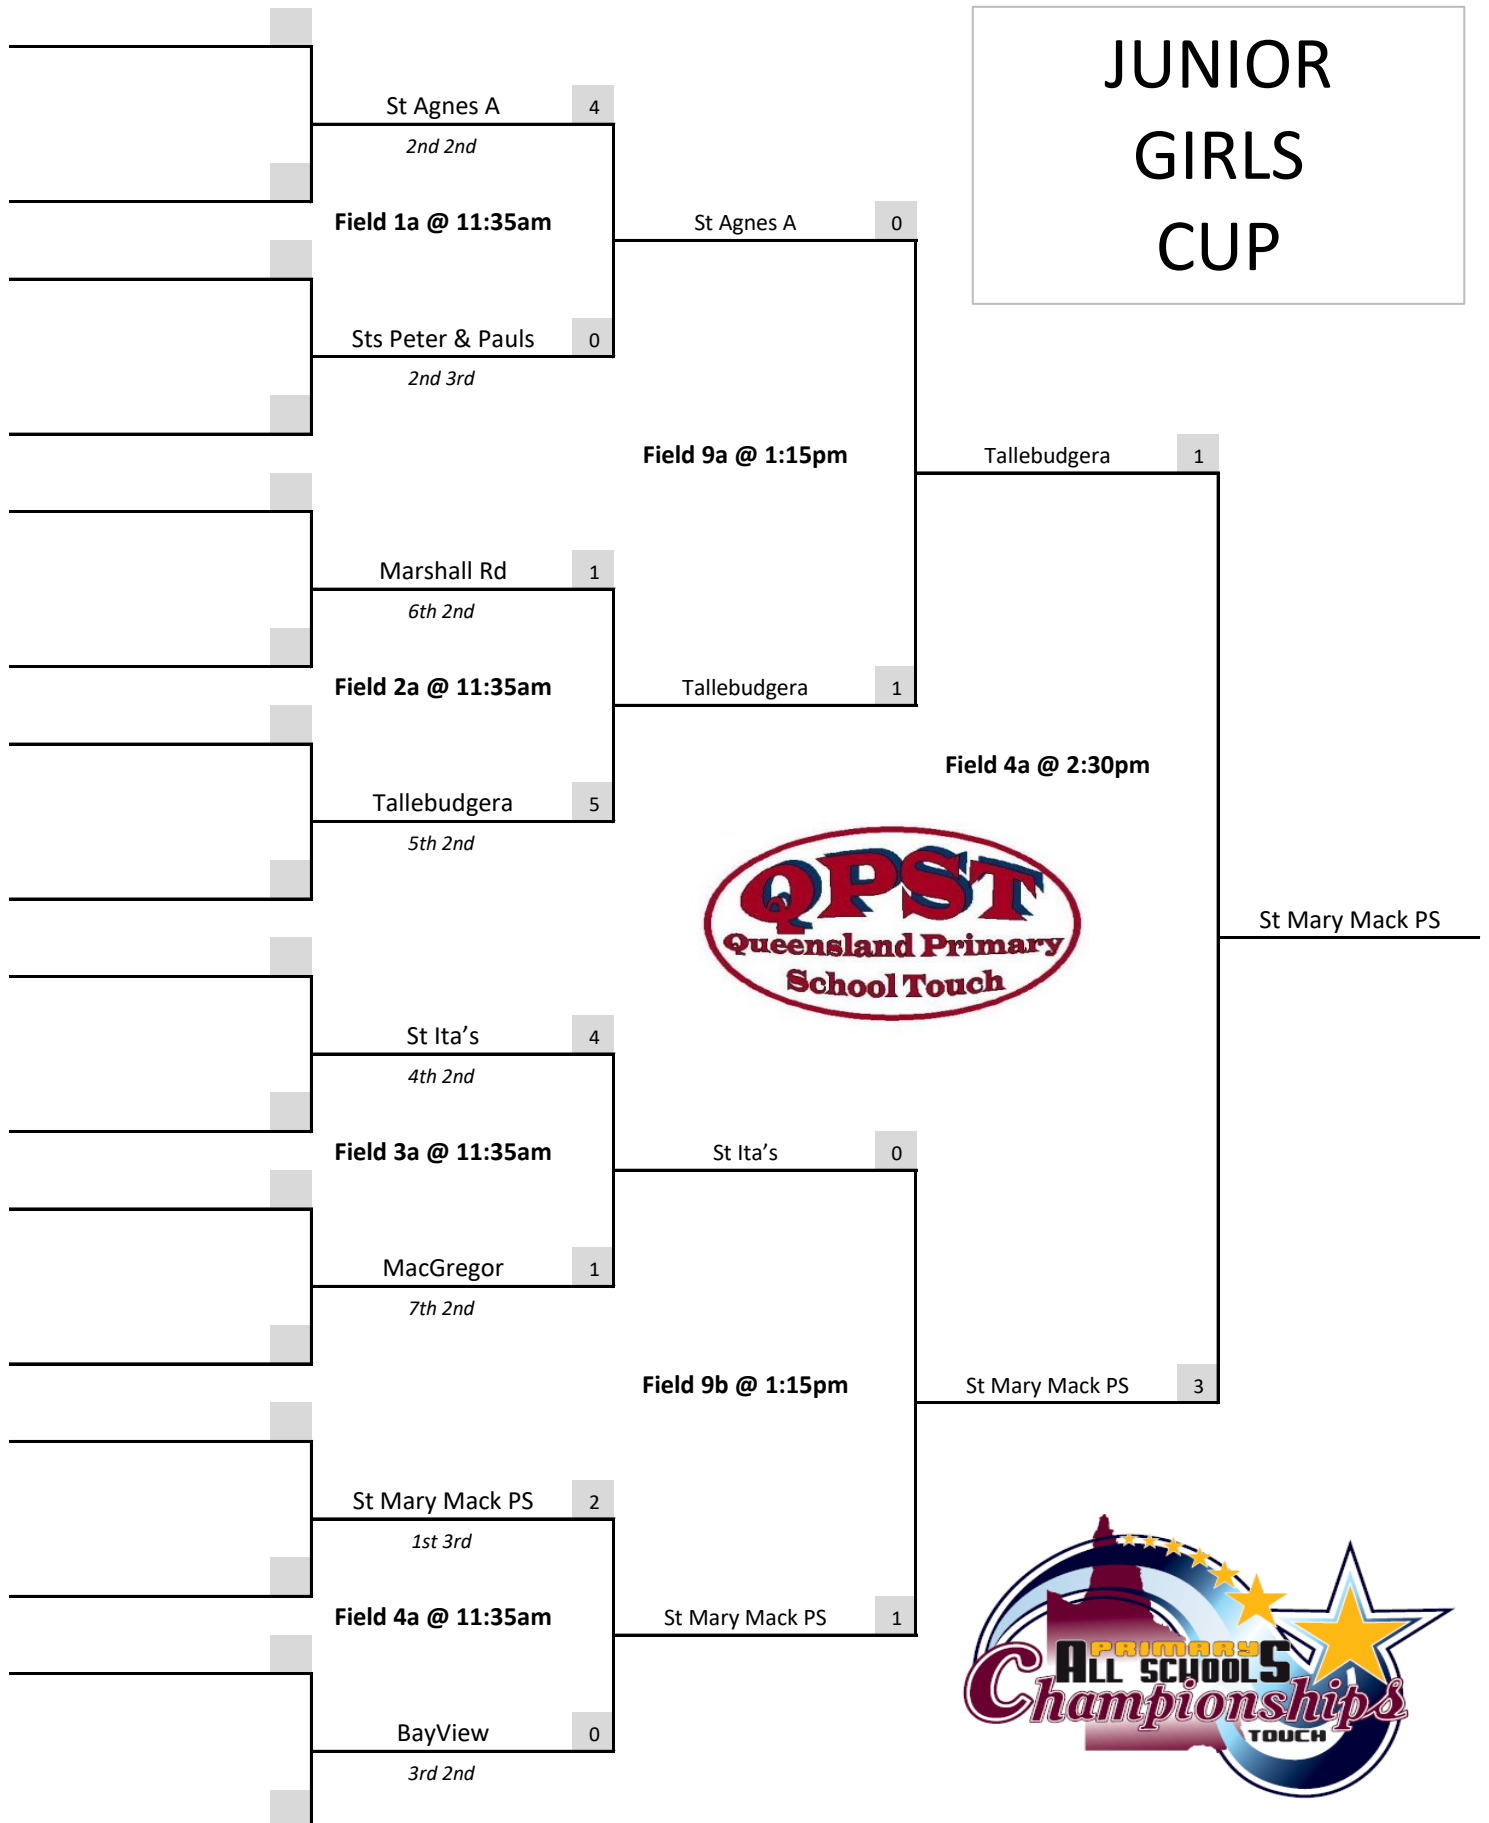

Kings Christian A 1

Kings Christian A 2

2nd 1st

Round of 16

Quarters

Semis

Final

**JUNIOR
GIRLS
CUP**

Round of 16

Quarters

Semis

Final

**JUNIOR
GIRLS
PLATE**

Round of 16

Quarters

Semis